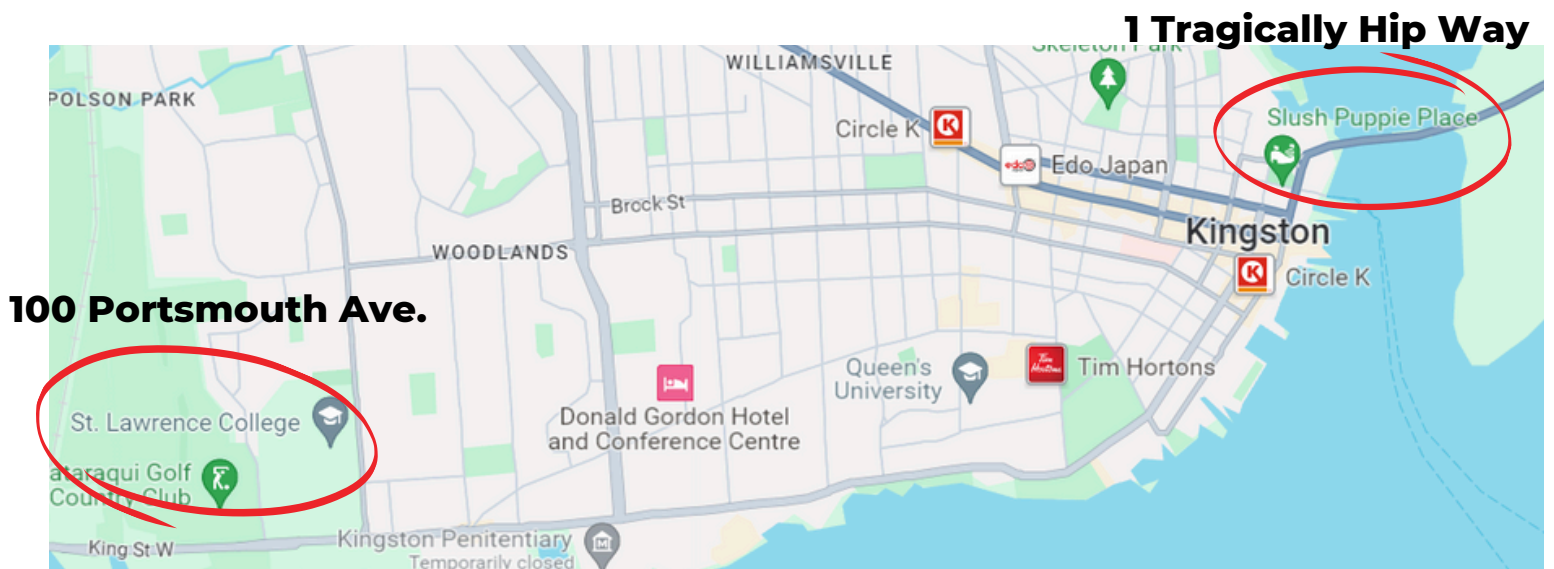

Park your car for **FREE** in the SLC parking lot. The St. Lawrence College Shuttle for the Slush Puppie Place will leave every **30 minutes**, and every **15 minutes** two hours before and after each convocation. Free shuttle for all students and guests. No ticket required.

Drop-Off Location: Slush Puppie Place –
1 The Tragically Hip Way

Pick-Up Location: St Lawrence College –
100 Portsmouth Ave. – Main Entrance

THURSDAY, JUNE 13:

Shuttle Available **4 p.m. – 10:30 p.m.**

First trip from St. Lawrence College: **4 p.m.**

Last trip from Downtown: **10:30 p.m.**

Shuttles leaves every 30 minutes, and every 15 minutes 2 hours before and after each convocation

FRIDAY, JUNE 14:

Shuttle Available **8 a.m. – 7:30 p.m.**

First trip from St. Lawrence College: **8 a.m.**

Last trip from Downtown: **7:30 p.m.**

Shuttles leaves every 30 minutes, and every 15 minutes 2 hours before and after each convocation